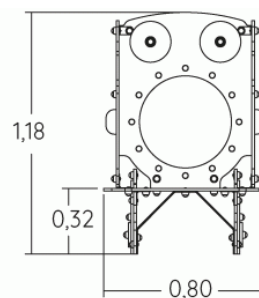

2-6

6

0,86m

1 = 2m
2 = 0,8m
3 = 1,18m

Physical inclusion
Sensory inclusion
Cognitive inclusion

Play value :

5

role play

x1

meeting

x1

resting

x1

crawling

x1

hiding

x1

Installation of equipment

IMPORTANT: It is essential to refer to the installation instructions for information on the size of the safety areas.

-  Impact area (minimum normative surface)
-  Free space

		
1	0,86m	17m ²

2

0m³

17m²

89kg

9kg