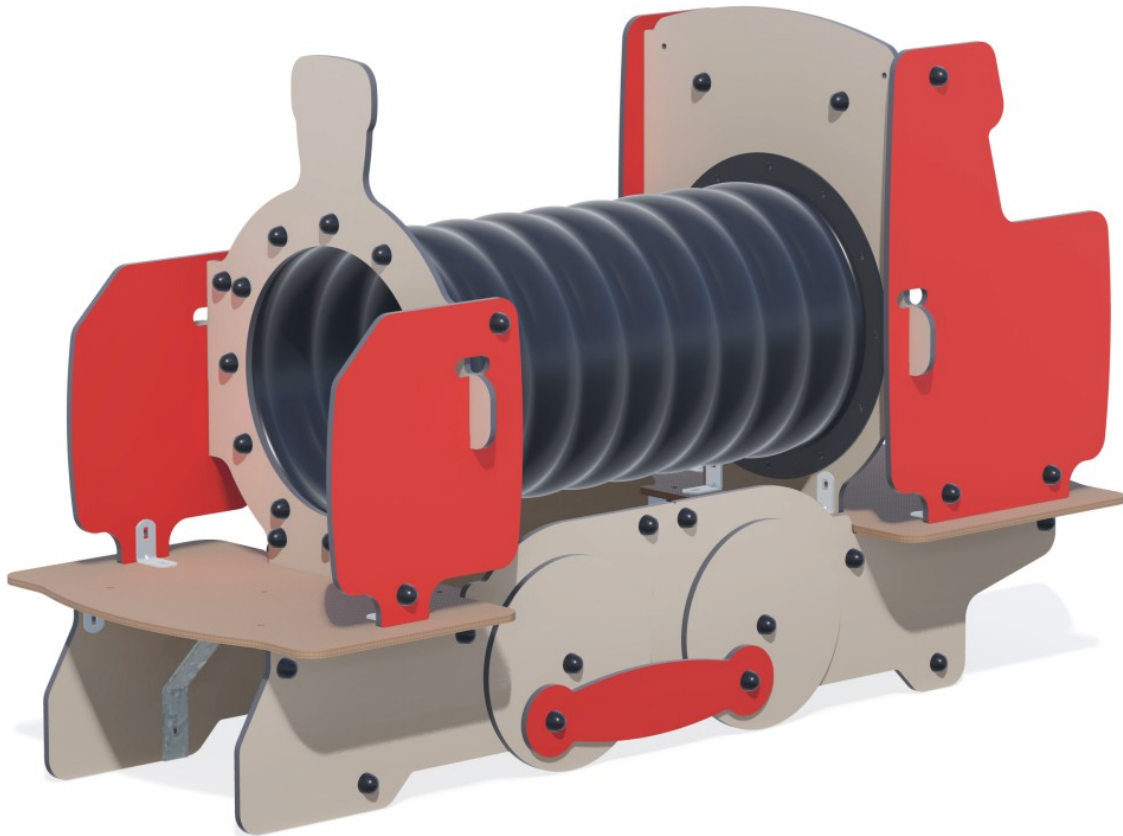

2-6

6

0,86m

1 = 2m
2 = 0,8m
3 = 1,18m

Physical inclusion
Sensory inclusion
Cognitive inclusion

Play value :

5

role play

x1

Installation of equipment

IMPORTANT: It is essential to refer to the installation instructions for information on the size of the safety areas.

-  Impact area (minimum normative surface)
-  Free space