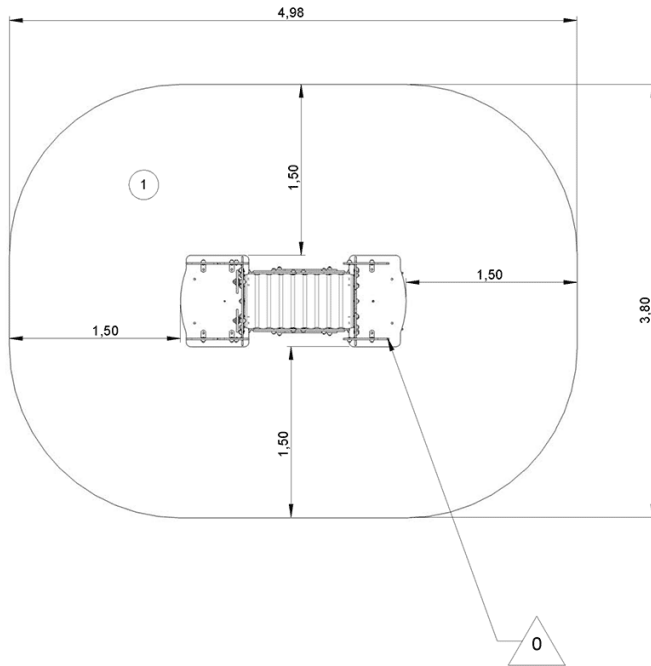

x1

meeting

x1

resting

x1

crawling

x1

hiding

x1

Installation of equipment

IMPORTANT: It is essential to refer to the installation instructions for information on the size of the safety areas.

-  Impact area (minimum normative surface)
-  Free space

		
1	0,86m	17m ²

2

0m³

17m²

89kg

9kg