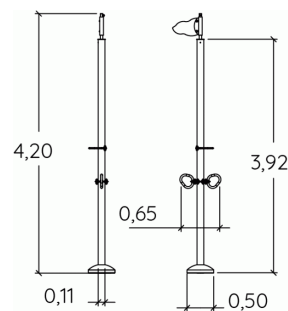

Physical inclusion
Sensory inclusion
Cognitive inclusion

Play value : **2**

hanging

climbing

x1

x1

Installation of equipment

IMPORTANT: It is essential to refer to the installation instructions for information on the size of the safety areas.

— Impact area (minimum normative surface)

- - - Free space

		
1	2,8m	24,5m ²

2

01h00

0.5m³

24.5m²

83kg

65kg