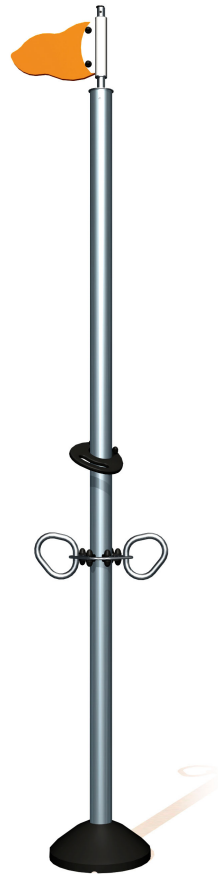

Physical inclusion
Sensory inclusion
Cognitive inclusion

Play value : **2**

hanging

climbing

x1

x1

Installation of equipment

IMPORTANT: It is essential to refer to the installation instructions for information on the size of the safety areas.

— Impact area (minimum normative surface)

- - - Free space

		
1	2,8m	24,5m ²

2

01h00

0.5m³

24.5m²

83kg

65kg