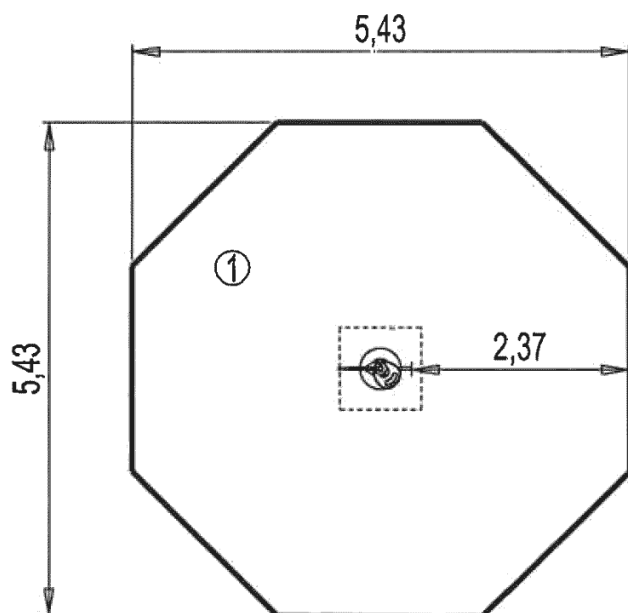

Physical inclusion
Sensory inclusion
Cognitive inclusion

Play value : **2**

hanging

climbing

x1

x1

Installation of equipment

IMPORTANT: It is essential to refer to the installation instructions for information on the size of the safety areas.

— Impact area (minimum normative surface)

- - - Free space

		
1	2,8m	24,5m ²

2

01h00

0.5m³

24.5m²

83kg

65kg